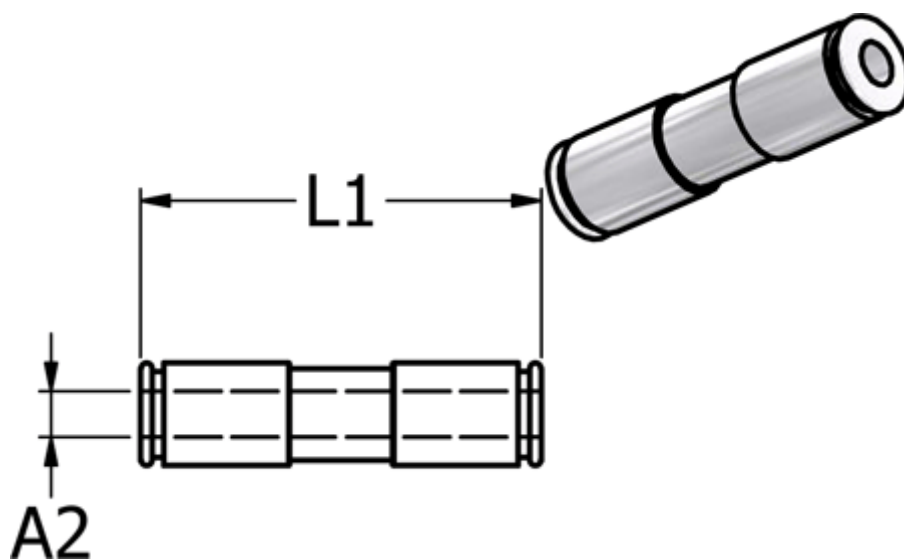

Data Sheet

Article number: 586847008

Description: Metal Push-in fitting 847.008, Ø8-Ø8
Straight connector with FPM O-ring

Measures

Ext. hose diameter A2 = 8

L1 = 37